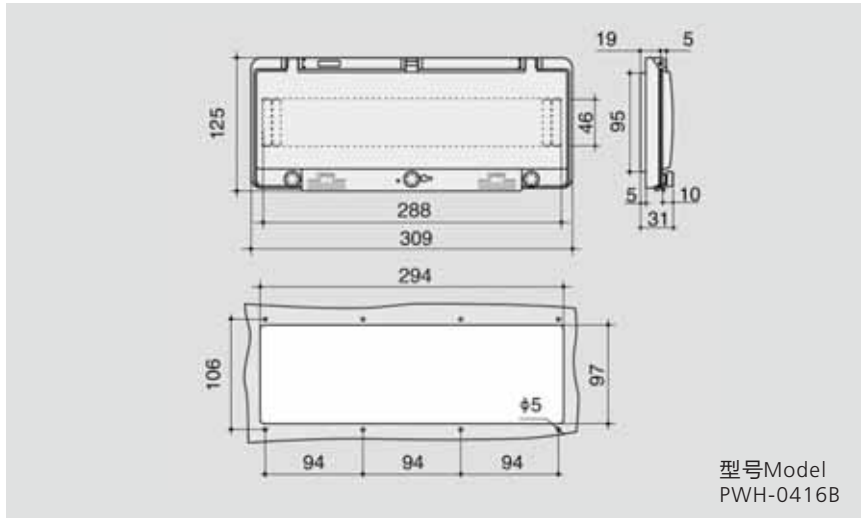

窗口产品外形尺寸、安装孔及孔位图

Outline dimension, mounting hole and hole position diagram of window product

产品图片
Product photo

窗口产品外形尺寸、安装孔及孔位图

Outline dimension, mounting hole and hole position diagram of window product

型号Model
PWH-0406B

型号Model
PWH-0408B

型号Model
PWH-0412B

型号Model
PWH-0413B

产品图片
Product photo

窗口产品外形尺寸、安装孔及孔位图

Outline dimension, mounting hole and hole position diagram of window product

型号Model
PWH-0416A