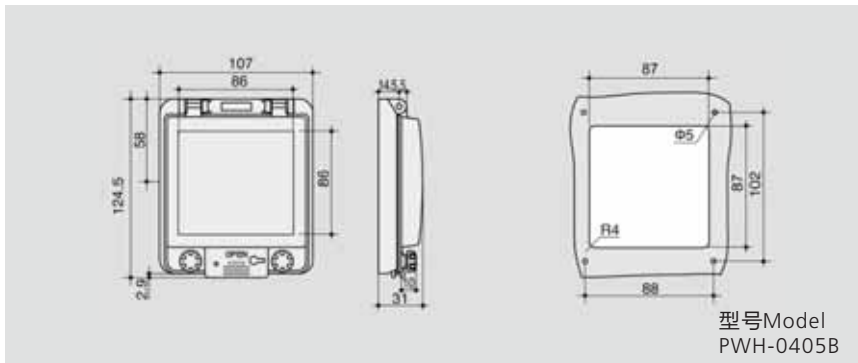

产品图片
Product photo

窗口产品外形尺寸、安装孔及孔位图

Outline dimension, mounting hole and hole position diagram of window product

型号Model
PWH-0406

型号Model
PWH-0408

型号Model
PWH-0412

型号Model
PWH-0416

产品图片
Product photo

窗口产品外形尺寸、安装孔及孔位图

Outline dimension, mounting hole and hole position diagram of window product

产品图片
Product photo

窗口产品外形尺寸、安装孔及孔位图

Outline dimension, mounting hole and hole position diagram of window product

型号Model
PWH-0406B

型号Model
PWH-0408B

型号Model
PWH-0412B

型号Model
PWH-0413B

产品图片
Product photo

窗口产品外形尺寸、安装孔及孔位图

Outline dimension, mounting hole and hole position diagram of window product

型号Model
PWH-0416A