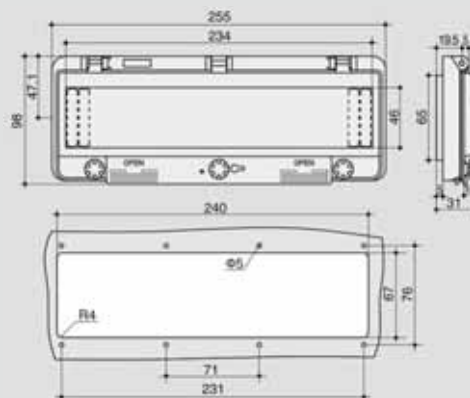

产品图片
Product photo

窗口产品外形尺寸、安装孔及孔位图

Outline dimension, mounting hole and hole position diagram of window product

型号Model
PWH-0406

型号Model
PWH-0408

型号Model
PWH-0412

型号Model
PWH-0416

产品图片
Product photo

窗口产品外形尺寸、安装孔及孔位图

Outline dimension, mounting hole and hole position diagram of window product

产品图片
Product photo

窗口产品外形尺寸、安装孔及孔位图

Outline dimension, mounting hole and hole position diagram of window product

型号Model
PWH-0406B

型号Model
PWH-0408B

型号Model
PWH-0412B

型号Model
PWH-0413B

产品图片
Product photo

窗口产品外形尺寸、安装孔及孔位图

Outline dimension, mounting hole and hole position diagram of window product

型号Model
PWH-0416A