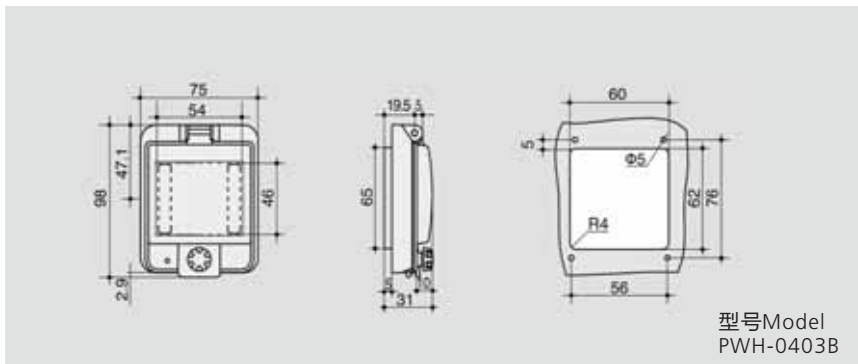

产品图片
Product photo

窗口产品外形尺寸、安装孔及孔位图

Outline dimension, mounting hole and hole position diagram of window product

型号Model
PWH-0406

型号Model
PWH-0408

型号Model
PWH-0412

型号Model
PWH-0416

产品图片
Product photo

窗口产品外形尺寸、安装孔及孔位图

Outline dimension, mounting hole and hole position diagram of window product

产品图片
Product photo

窗口产品外形尺寸、安装孔及孔位图

Outline dimension, mounting hole and hole position diagram of window product

型号Model
PWH-0406B

型号Model
PWH-0408B

型号Model
PWH-0412B

型号Model
PWH-0413B

产品图片
Product photo

窗口产品外形尺寸、安装孔及孔位图

Outline dimension, mounting hole and hole position diagram of window product

型号Model
PWH-0416A