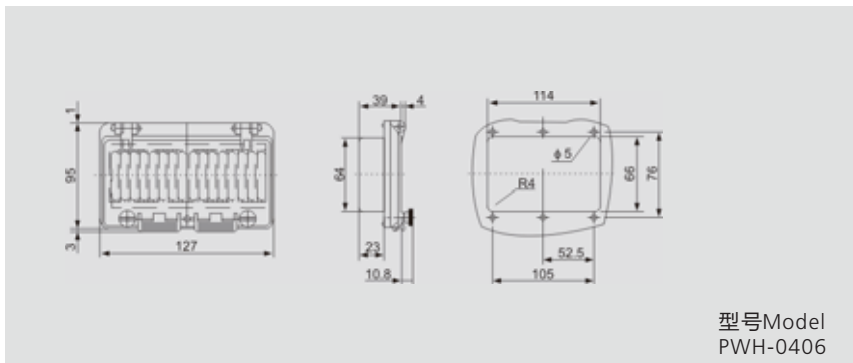

产品图片
Product photo

窗口产品外形尺寸、安装孔及孔位图

Outline dimension, mounting hole and hole position diagram of window product

型号Model
PWH-0406

型号Model
PWH-0408

型号Model
PWH-0412

型号Model
PWH-0416

产品图片
Product photo

窗口产品外形尺寸、安装孔及孔位图

Outline dimension, mounting hole and hole position diagram of window product

产品图片
Product photo

窗口产品外形尺寸、安装孔及孔位图

Outline dimension, mounting hole and hole position diagram of window product

型号Model
PWH-0406B

型号Model
PWH-0408B

型号Model
PWH-0412B

型号Model
PWH-0413B

产品图片
Product photo

窗口产品外形尺寸、安装孔及孔位图

Outline dimension, mounting hole and hole position diagram of window product

型号Model
PWH-0416A