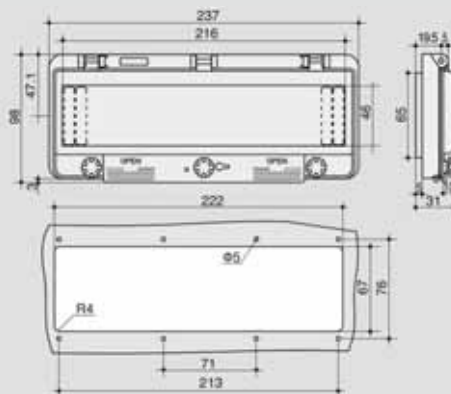

产品图片
Product photo

窗口产品外形尺寸、安装孔及孔位图

Outline dimension, mounting hole and hole position diagram of window product

型号Model
PWH-0406

型号Model
PWH-0408

型号Model
PWH-0412

型号Model
PWH-0416

产品图片
Product photo

窗口产品外形尺寸、安装孔及孔位图

Outline dimension, mounting hole and hole position diagram of window product

产品图片
Product photo

窗口产品外形尺寸、安装孔及孔位图

Outline dimension, mounting hole and hole position diagram of window product

型号Model
PWH-0406B

型号Model
PWH-0408B

型号Model
PWH-0412B

型号Model
PWH-0413B

产品图片
Product photo

窗口产品外形尺寸、安装孔及孔位图

Outline dimension, mounting hole and hole position diagram of window product

型号Model
PWH-0416A