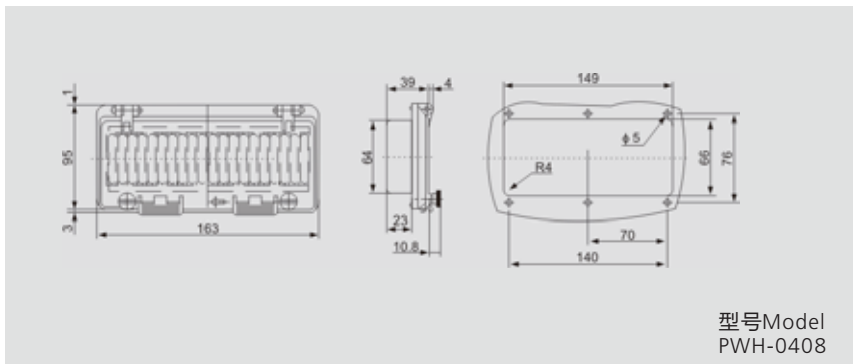

产品图片
Product photo

窗口产品外形尺寸、安装孔及孔位图

Outline dimension, mounting hole and hole position diagram of window product

型号Model
PWH-0406

型号Model
PWH-0408

型号Model
PWH-0412

型号Model
PWH-0416

产品图片
Product photo

窗口产品外形尺寸、安装孔及孔位图

Outline dimension, mounting hole and hole position diagram of window product

产品图片
Product photo

窗口产品外形尺寸、安装孔及孔位图

Outline dimension, mounting hole and hole position diagram of window product

型号Model
PWH-0406B

型号Model
PWH-0408B

型号Model
PWH-0412B

型号Model
PWH-0413B

产品图片
Product photo

窗口产品外形尺寸、安装孔及孔位图

Outline dimension, mounting hole and hole position diagram of window product

型号Model
PWH-0416A