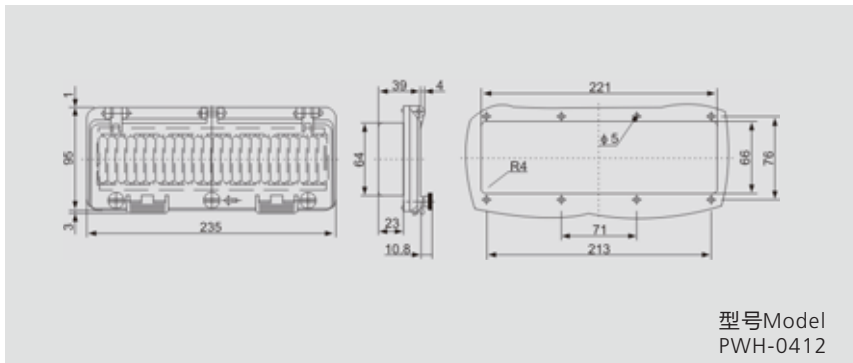

产品图片
Product photo

窗口产品外形尺寸、安装孔及孔位图

Outline dimension, mounting hole and hole position diagram of window product

型号Model
PWH-0406

型号Model
PWH-0408

型号Model
PWH-0412

型号Model
PWH-0416

产品图片
Product photo

窗口产品外形尺寸、安装孔及孔位图

Outline dimension, mounting hole and hole position diagram of window product

产品图片
Product photo

窗口产品外形尺寸、安装孔及孔位图

Outline dimension, mounting hole and hole position diagram of window product

型号Model
PWH-0406B

型号Model
PWH-0408B

型号Model
PWH-0412B

型号Model
PWH-0413B

产品图片
Product photo

窗口产品外形尺寸、安装孔及孔位图

Outline dimension, mounting hole and hole position diagram of window product

型号Model
PWH-0416A