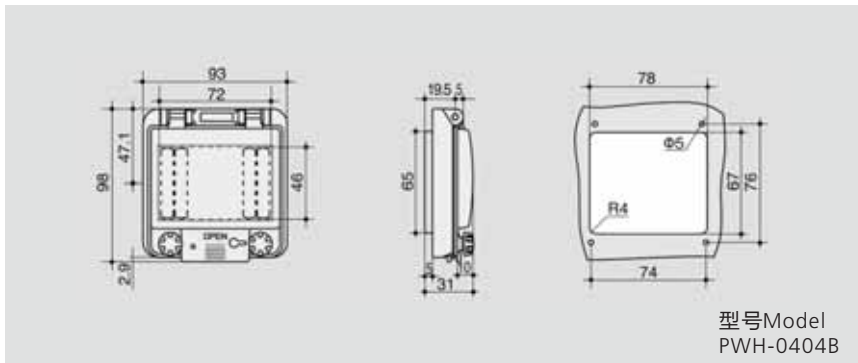

产品图片
Product photo

窗口产品外形尺寸、安装孔及孔位图

Outline dimension, mounting hole and hole position diagram of window product

型号Model
PWH-0406

型号Model
PWH-0408

型号Model
PWH-0412

型号Model
PWH-0416

产品图片
Product photo

窗口产品外形尺寸、安装孔及孔位图

Outline dimension, mounting hole and hole position diagram of window product

产品图片
Product photo

窗口产品外形尺寸、安装孔及孔位图

Outline dimension, mounting hole and hole position diagram of window product

型号Model
PWH-0406B

型号Model
PWH-0408B

型号Model
PWH-0412B

型号Model
PWH-0413B

产品图片
Product photo

窗口产品外形尺寸、安装孔及孔位图

Outline dimension, mounting hole and hole position diagram of window product

型号Model
PWH-0416A