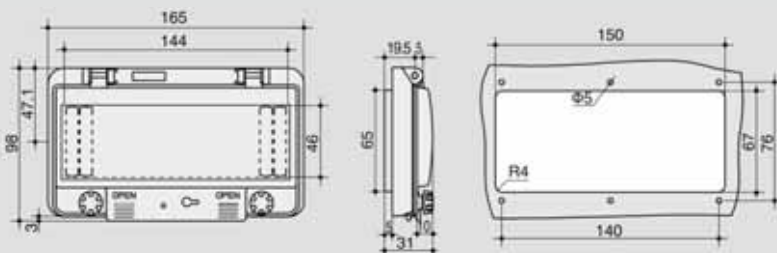

窗口产品外形尺寸、安装孔及孔位图

Outline dimension, mounting hole and hole position diagram of window product

产品图片
Product photo

窗口产品外形尺寸、安装孔及孔位图

Outline dimension, mounting hole and hole position diagram of window product

型号Model
PWH-0406B

型号Model
PWH-0408B

型号Model
PWH-0412B

型号Model
PWH-0413B

产品图片
Product photo

窗口产品外形尺寸、安装孔及孔位图

Outline dimension, mounting hole and hole position diagram of window product

型号Model
PWH-0416A