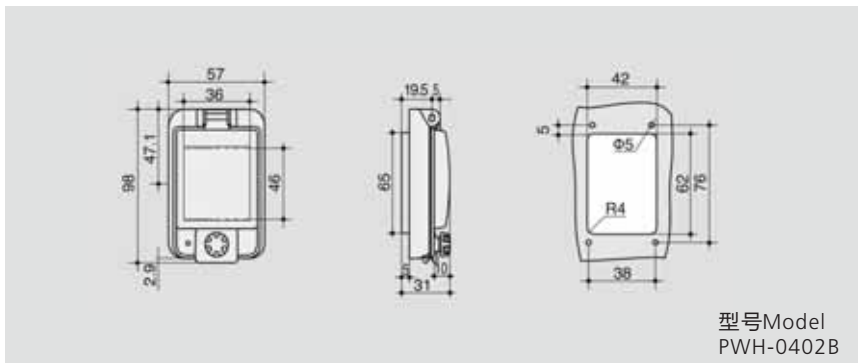

产品图片
Product photo

窗口产品外形尺寸、安装孔及孔位图

Outline dimension, mounting hole and hole position diagram of window product

型号Model
PWH-0406

型号Model
PWH-0408

型号Model
PWH-0412

型号Model
PWH-0416

产品图片
Product photo

窗口产品外形尺寸、安装孔及孔位图

Outline dimension, mounting hole and hole position diagram of window product

产品图片
Product photo

窗口产品外形尺寸、安装孔及孔位图

Outline dimension, mounting hole and hole position diagram of window product

型号Model
PWH-0406B

型号Model
PWH-0408B

型号Model
PWH-0412B

型号Model
PWH-0413B

产品图片
Product photo

窗口产品外形尺寸、安装孔及孔位图

Outline dimension, mounting hole and hole position diagram of window product

型号Model
PWH-0416A