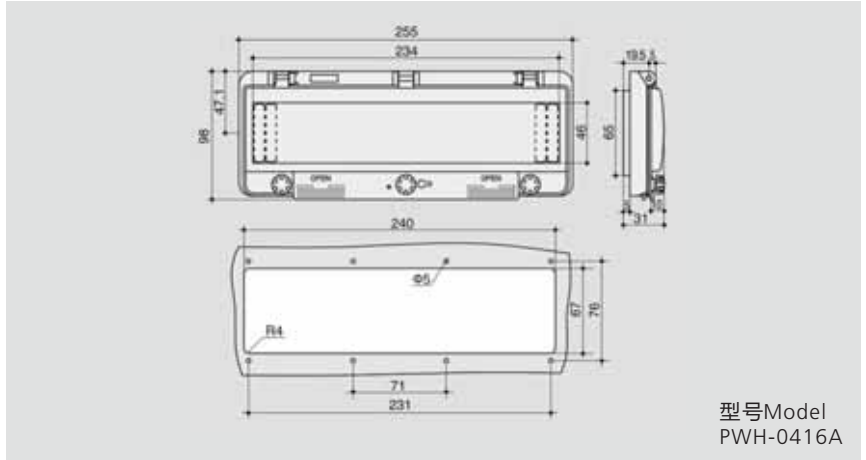

窗口产品外形尺寸、安装孔及孔位图

Outline dimension, mounting hole and hole position diagram of window product

产品图片
Product photo

窗口产品外形尺寸、安装孔及孔位图

Outline dimension, mounting hole and hole position diagram of window product

型号Model
PWH-0406B

型号Model
PWH-0408B

型号Model
PWH-0412B

型号Model
PWH-0413B

产品图片
Product photo

窗口产品外形尺寸、安装孔及孔位图

Outline dimension, mounting hole and hole position diagram of window product

型号Model
PWH-0416A