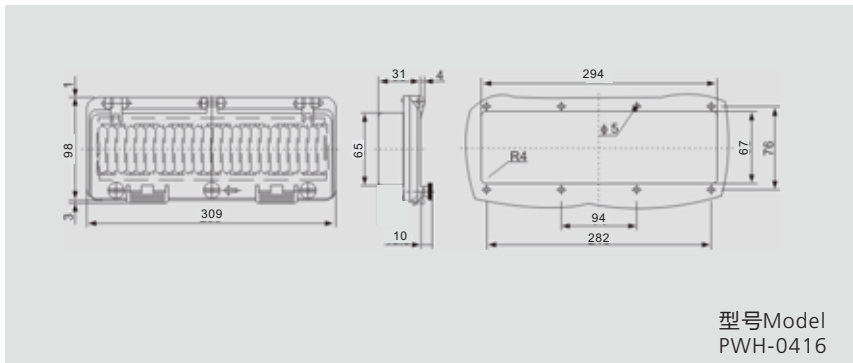

产品图片
Product photo

窗口产品外形尺寸、安装孔及孔位图

Outline dimension, mounting hole and hole position diagram of window product

型号Model
PWH-0406

型号Model
PWH-0408

型号Model
PWH-0412

型号Model
PWH-0416

产品图片
Product photo

窗口产品外形尺寸、安装孔及孔位图

Outline dimension, mounting hole and hole position diagram of window product

产品图片
Product photo

窗口产品外形尺寸、安装孔及孔位图

Outline dimension, mounting hole and hole position diagram of window product

型号Model
PWH-0406B

型号Model
PWH-0408B

型号Model
PWH-0412B

型号Model
PWH-0413B

产品图片
Product photo

窗口产品外形尺寸、安装孔及孔位图

Outline dimension, mounting hole and hole position diagram of window product

型号Model
PWH-0416A