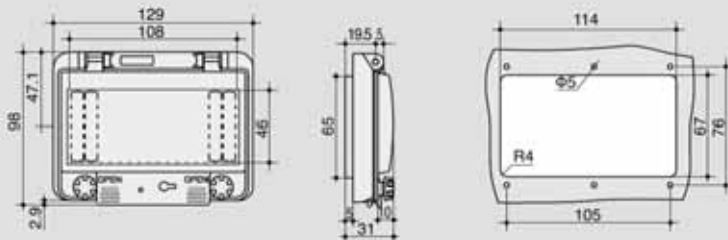

产品图片
Product photo

窗口产品外形尺寸、安装孔及孔位图

Outline dimension, mounting hole and hole position diagram of window product

型号Model
PWH-0406

型号Model
PWH-0408

型号Model
PWH-0412

型号Model
PWH-0416

产品图片
Product photo

窗口产品外形尺寸、安装孔及孔位图

Outline dimension, mounting hole and hole position diagram of window product

产品图片
Product photo

窗口产品外形尺寸、安装孔及孔位图

Outline dimension, mounting hole and hole position diagram of window product

型号Model
PWH-0406B

型号Model
PWH-0408B

型号Model
PWH-0412B

型号Model
PWH-0413B

产品图片
Product photo

窗口产品外形尺寸、安装孔及孔位图

Outline dimension, mounting hole and hole position diagram of window product

型号Model
PWH-0416A